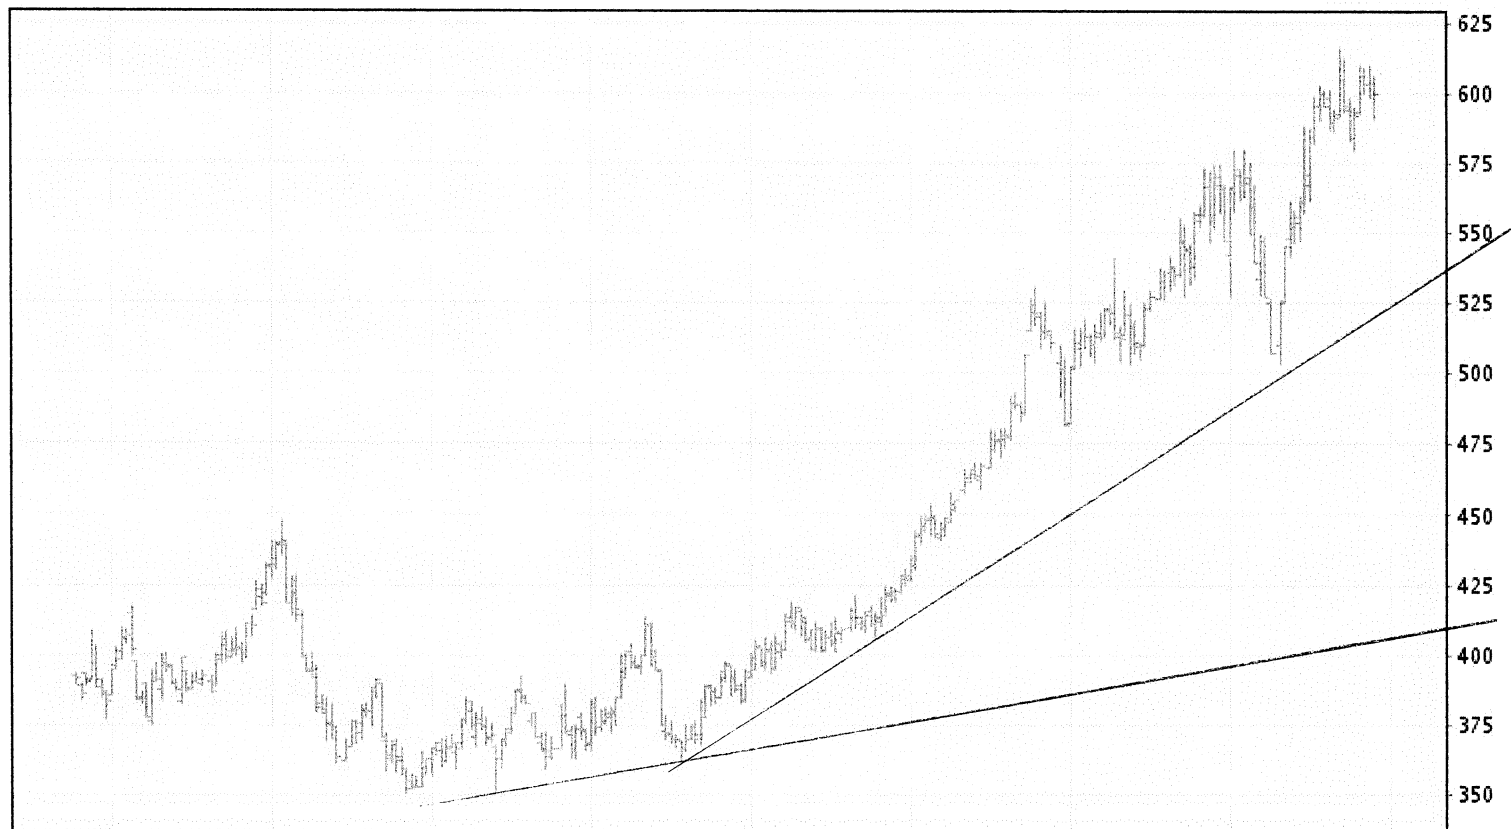

4-20-08

Man

ELECTRONIC CORN (@CK8)

Symbol: @CK8 Go Future Symbol Search | Symbol Lookup Historical Chart | Chart | Options | Futures Chain

Last: --- | Chg: --- | Open: --- | High: --- | Low: --- Current Month: @CK8 | next

@CK8 ■ Volume — Open Interest

Interval: Daily Duration: 1 Year Chart Type: Bar Candlestick Line